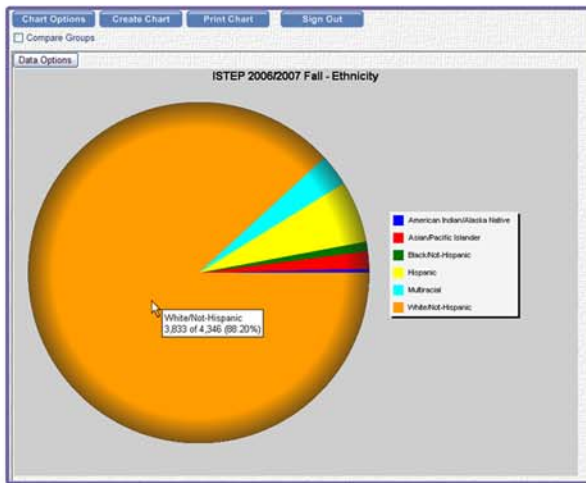

(fig. 1.1)

Provides an interface for analyzing standardized test results in the form of charts. (as shown in figures 1.1, 1.2, 1.3 & 1.4)

Evaluate performance across multiple assessments.

Advanced filtering capabilities allow analysis on broad or narrow focus of student data.

Disaggregate student test data by grade, school, teacher, demographic or virtually any piece of data from your Student Information System that you wish to import to APS.

(fig. 1.2)

(fig. 1.3)

(fig. 1.4)

(fig. 2.1)

View trends in performance over a range of years using longitudinal analysis by "Class" or "Cohort." (fig. 2.1)

Drill through the charts to see summary data (fig. 2.2) or student details all the way through complete histories for individual students.