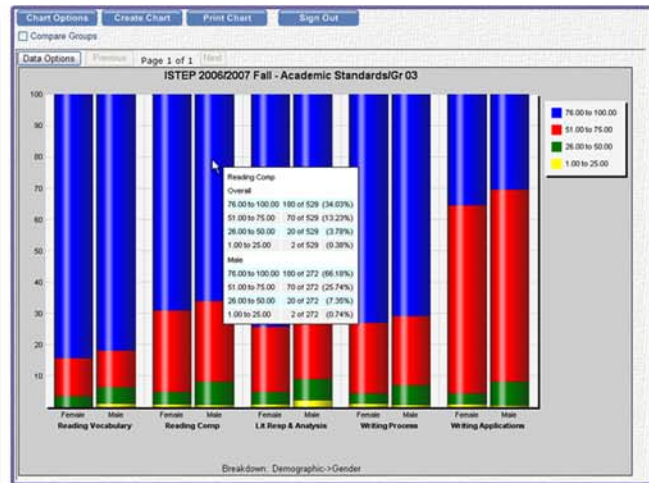

(fig. 1.1)

Provides an interface for analyzing standardized test results in the form of charts. (as shown in figures 1.1, 1.2, 1.3 & 1.4)

Evaluate performance across multiple assessments.

Advanced filtering capabilities allow analysis on broad or narrow focus of student data.

Disaggregate student test data by grade, school, teacher, demographic or virtually any piece of data from your Student Information System that you wish to import to APS.

(fig. 1.2)

(fig. 1.3)

(fig. 1.4)

(fig. 2.1)

View trends in performance over a range of years using longitudinal analysis by "Class" or "Cohort." (fig. 2.1)

Drill through the charts to see summary data (fig. 2.2) or student details all the way through complete histories for individual students.

View complete student histories for standardized tests and local assessments. (fig. 2.3)

Export data and/or graphics to quickly produce school board presentations and staff presentations with overhead transparencies, Excel Spreadsheets or PowerPoint slides.